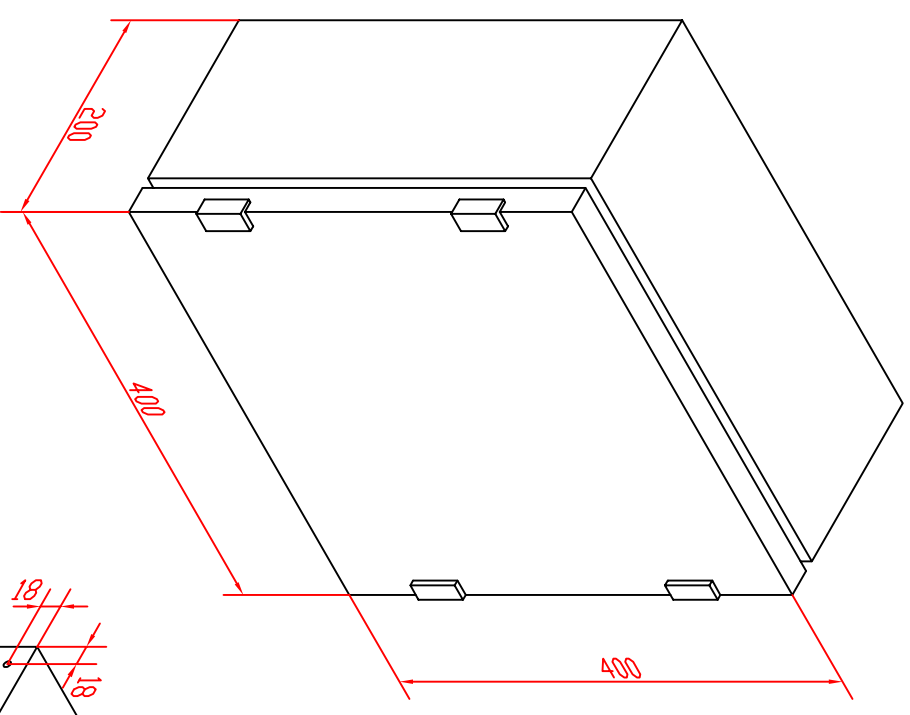

- ELECTRICAL SYMBOLS LEGEND**
- I1 POWER SUPPLY SWITCH 230V_{ac}
 - I2 POWER SWITCH 24V_{dc}
 - PWR1 ADAPTER DIN 230V_{ac}/24V_{dc}
 - M CTRL1 MOTOR CONTROLLER

ELECTRICAL BDX
CEB 400X400X200

Drawing to:	Controlled to:	Approved to - Date:	File name:	Date:	Scale:
PERINA_FRANCESCO	HARPS_TOM_C.DWG	22/04/2010	1:1