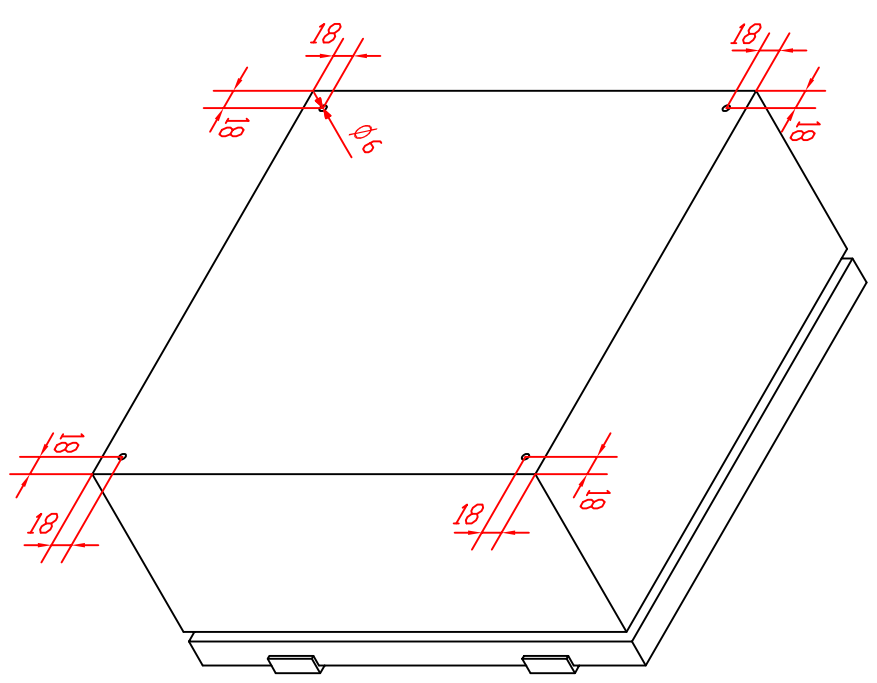

- ELECTRICAL SYMBOLS LEGEND**
- I1 POWER SUPPLY SWITCH 230V_{ac}
 - I2 POWER SWITCH 24V_{dc}
 - PWR1 ADAPTER DIN 230V_{ac}/24V_{dc}
 - M CTRL1 MOTOR CONTROLLER

ELECTRICAL BDX
CEB 400X400X200

Drawing to:	Controlled to:	Approved to - Date:	File name:	Date:	Scale:
PERINA_FRANCESCO	HARPS_TOM_C.DWG	22/04/2010	1:1